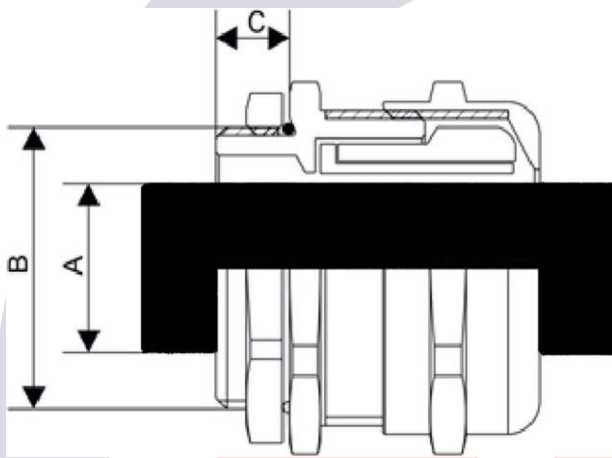

# IP 68 Cable Gland Metric Threaded

## Cable Gland.

<b>Type</b>	IP 68 Metric Threaded Single Compression Cable Gland
<b>Gland Size</b>	M12 to M75
<b>Gland Material</b>	Brass
<b>Thread</b>	Metric
<b>IP Rating</b>	IP68
<b>Operating Temperature</b>	Standard Seals -20°C to +90°C.
<b>Cable Types</b>	Unarmoured
<b>Finish</b>	Natural
<b>Accessories</b>	Matching Accessories available like PVS Shrouds, Lock Nuts & "O" Ring as per requirement

**Size Chart / Specification.**

CODE	THREAD SIZE 'B'	THREAD LENGTH	ACROSS	CABLE RANGE "A"	
	METRIC	"C"	FLAT	MIN	MAX
TME-M12-6.5	M12	6	14.00	3.00	6.50
TME-M12-8	M12	6	17.00	4.00	8.00
TME-M16-10	M16	6	20.00	6.00	10.00
TME-M20-14	M20	6.5	24.00	10.00	14.00
TME-M25-18	M25	7	30.00	13.00	18.00
TME-M32-25	M32	8	41.00	18.00	25.00
TME-M40-32	M40	8	50.00	22.00	32.00
TME-M50-38	M50	9	57.00	32.00	38.00
TME-M63-44	M63	10	68.00	37.00	44.00
TME-M75-53	M75	15	85.00	43.00	53.00

\*\* All the dimensions given are in Millimetres (MM)

**Disclaimer:** Product sizes mentioned in the catalogue are for reference purpose only. The actual dimensional details would be available only after request based on the actual requirement.